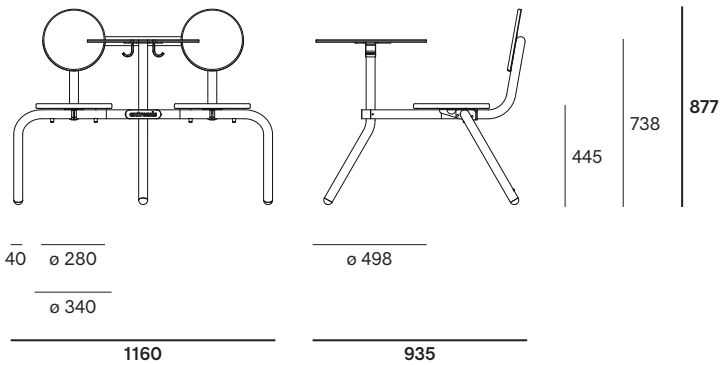

Bistroo

© Design by Dirk Wynants for Extremis, 2018

extremis®

Dimensions

The Bistoo is available in 1 dimension

Box dimensions

The Bistoo comes in 1 box

Box 1: Bistoo

Box dimensions (mm)		L	W	H	Qty	Volume (m ³)	Gross weight (kg)	Net weight (kg)	Packaging weight (kg)
Bistoo	Box 1	750	610	280	1	0,13	28,00	23,60	4,40

Table tray

The table tray is available in 1 dimension

20

241

211

Table tray box

The table tray comes in 1 box

[Box 3: table tray](#)

Box dimensions (mm)		L	W	H	Qty	Volume (m ³)	Gross weight (kg)	Net weight (kg)	Packaging weight (kg)
Table tray	Box 3	270	215	50	1	0,01	0,42	0,23	0,19