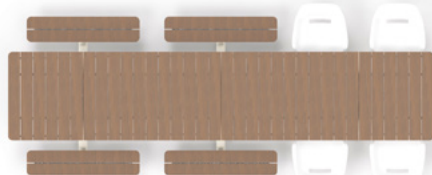

180 cm

482 cm

PNG009 + PNG024 + CAP001 (x4) + CAP033 (x4)

€ 12960

PANIGIRI COMBO 482 CM + SENSU TILTED + CHAIRS

Panigiri combo 326 cm (Earth) + Extra picknickmodule Panigiri (Earth) + 4 x Captain's Pipe Chairs (Earth) + 2 x Sensu single square tilted op sokkel met wieltjes (Earth)