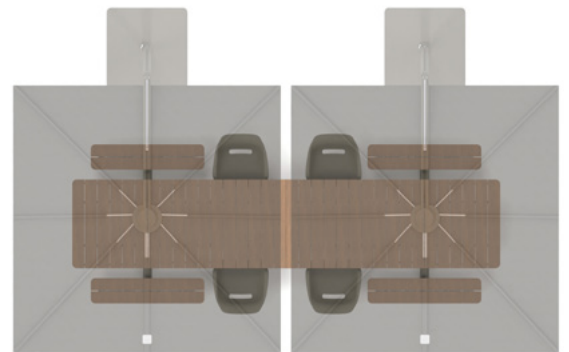

180 cm

180 cm