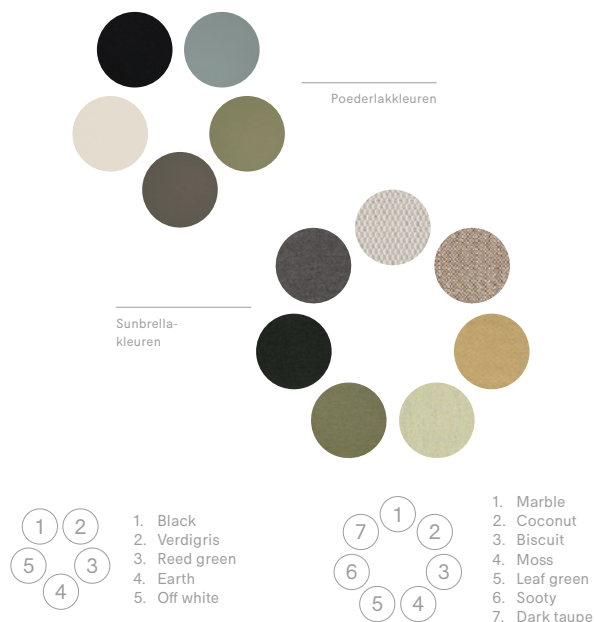

Forest & Fields

Een togetherness-bioom van weids groen

Een mix van tinten uit de gematigde bossen – het overheersende Europese bioom – met unieke accenten van de West-Vlaamse kleigrond en hooilanden