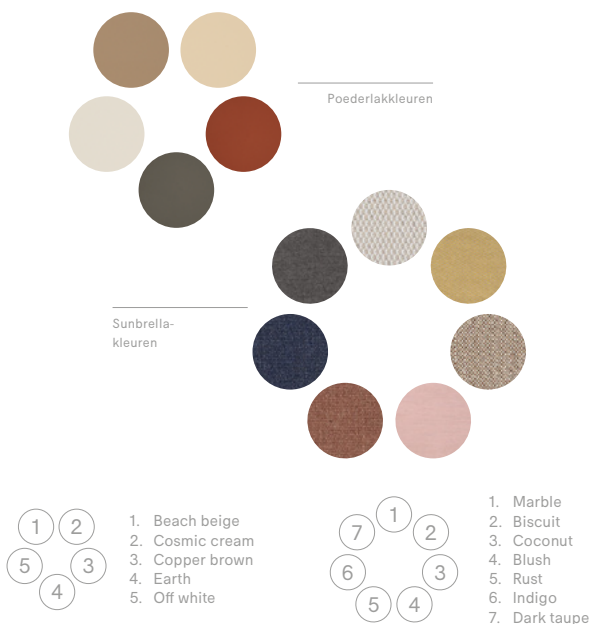

A Lotta Terracotta

Een mediterrane togetherness-bioom

Laat je omringen door warme, aardse tinten van terracotta en rotskusten. Kortom: het kleurenpalet van de perfecte vakantie