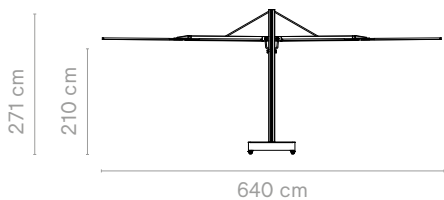

SENSU COMBINATIES

Duo square - Duo diamond - Quattro diamond

Sensu duo square + sokkel op wielen