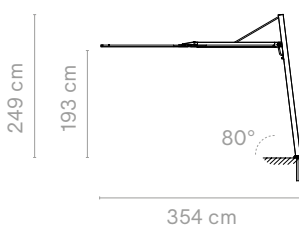

Sensu single square tilted + permanente bevestiging