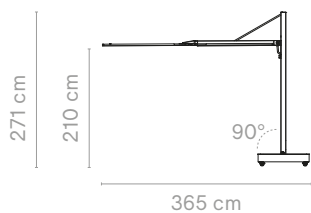

Duo diamond

Quattro diamond

SENSU COMBINATIES

Single square straight - Single square tilted

Sensu single square straight + sokkel op wielen

Sensu single square straight + permanente bevestiging

Sensu single square straight + permanente bevestiging met paal verlengstuk