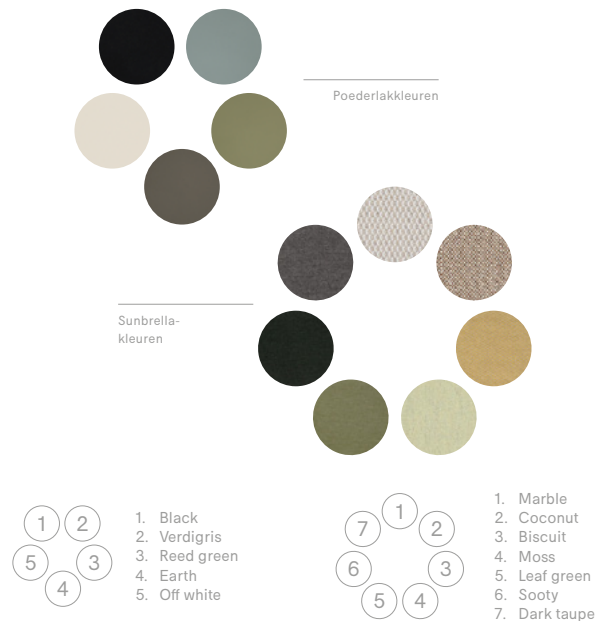

Forest & Fields

Een togetherness-bloom van weids groen

Een mix van tinten uit de gematigde bossen – het overheersende Europese biomen – met unieke accenten van de West-Vlaamse kleigrond en hooilanden