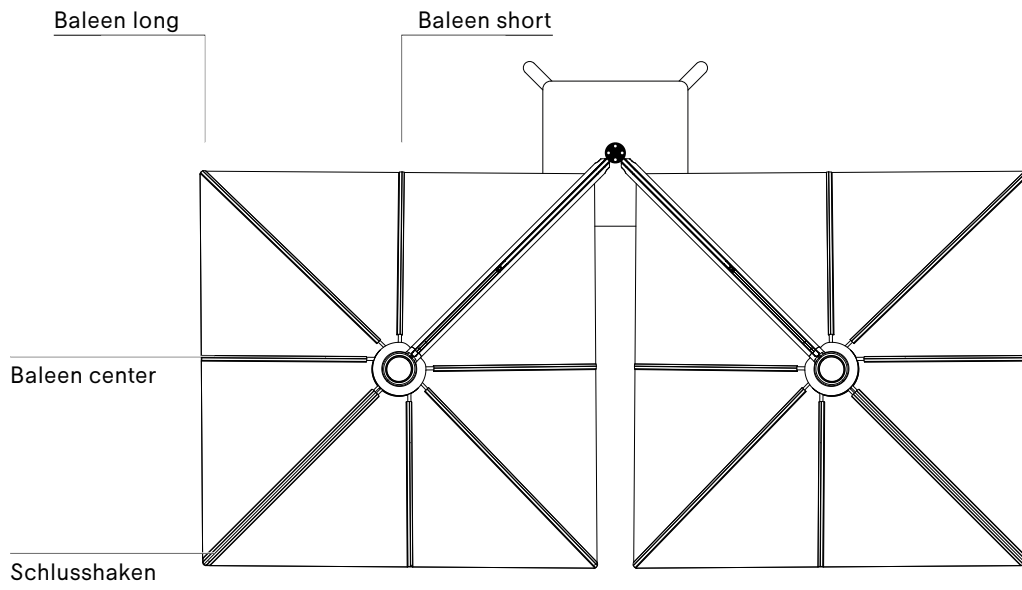

BLACK

€ 15
SEN177

DREHSYSTEM

360°-Drehsystem

€ 510
SEN166

SINGLE SQUARE

DUO SQUARE

DUO DIAMOND