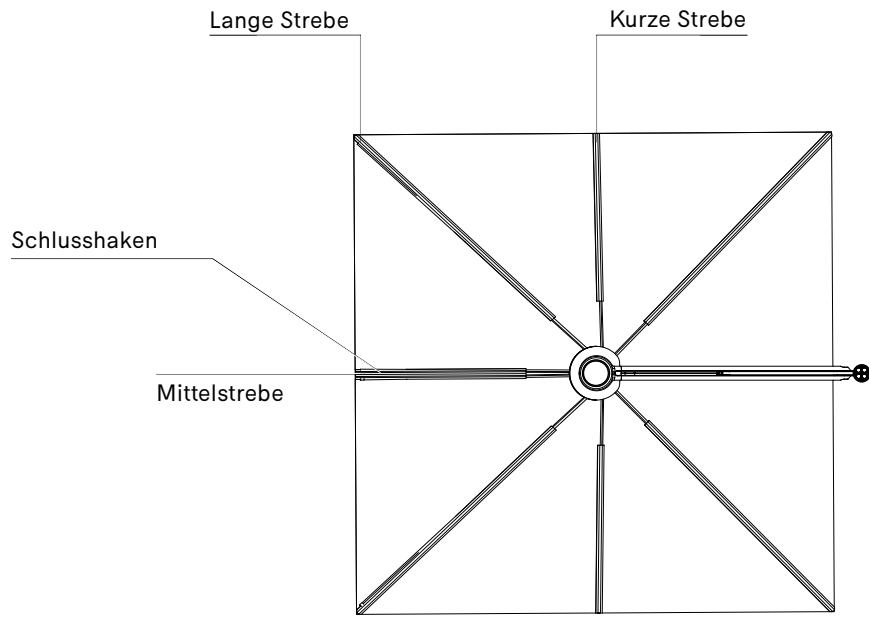

BLACK

€ 15
SEN177

DREHSYSTEM

360°-Drehsystem

€ 510
SEN166

SINGLE SQUARE

DUO SQUARE

DUO DIAMOND