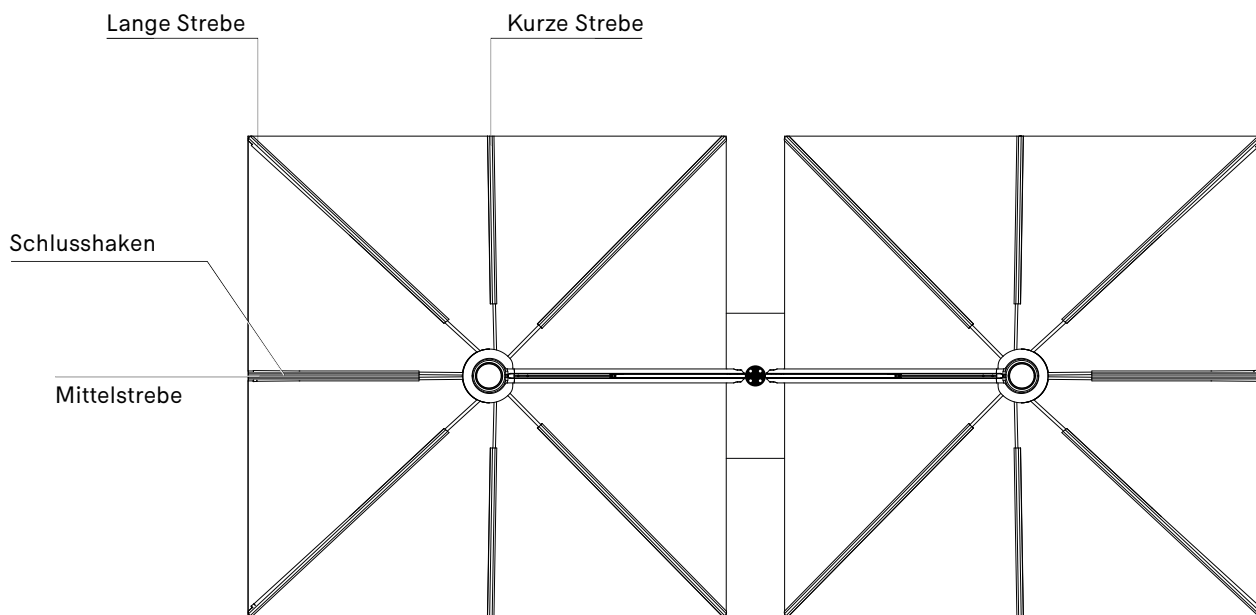

BLACK

€ 15
SEN177

DREHSYSTEM

360°-Drehsystem

€ 510
SEN166

SINGLE SQUARE

DUO SQUARE

DUO DIAMOND