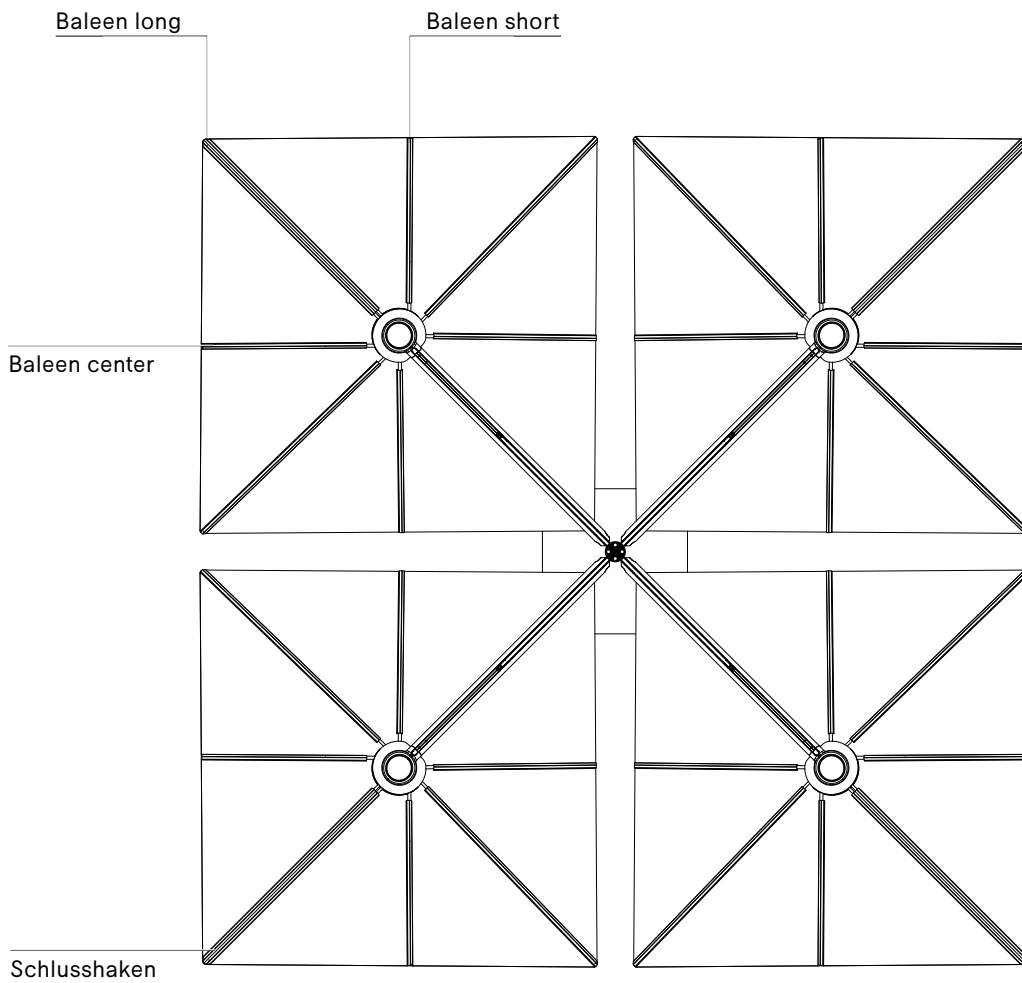

QUATTRO DIAMOND