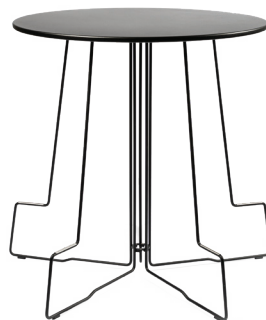

The Tiki table is a modern and durable twist on the high-top café table. With a pure, minimalist design, Tiki complements any space, both indoors and outdoors, but what truly distinguishes this cocktail table is its foldable design. Just take off the tabletop and fold in the legs when it's time to hit the dance floor.

”“Easy to place in temporary settings, the table tightly folds together and the stools effortlessly stack.”

— Dirk Wynants

Tiki in a nutshell

- **Transparent fine lines, to give a tidy, sleek look with its minimal impact**
- **Tiki table**
 - Compactly stored thanks to the foldable design.
 - Two sizes; one for 3 people, one for 5.
 - The wire-frame base doubles as a footrest.
 - Two tabletops; a standard pierced tabletop perfect for outdoor use and an event tabletop. The standard has an umbrella hole and drainage holes shaped like the Windmill Galaxy in the Ursa Major constellation. The other has no umbrella holes or drainage holes.
 - The tabletop with holes fits perfectly with the Acacia shade.
- **Tiki stool**
 - Easy to stack and move around.
 - Three height versions for a variety of settings.
 - A footrest that adds comfort.
 - An optional backrest that allows for freedom of movement.
 - Optional cushions in different colors click in the drainage hole.
- **Tiki withstands heavy weather conditions thanks to the solid design and strong materials**
- **Materials and colors**
 - Tiki table:
 - The tabletop is powder coated ZnAlMg steel.
 - The frame is powder coated zinc steel.
 - Tiki stools:
 - The seat is powder coated aluminum or oak.
 - The legs are powder coated zinc steel.
 - The backrest is powder coated stainless steel.
 - Colors: Black, White, Verdigris, Earth, Copper brown.