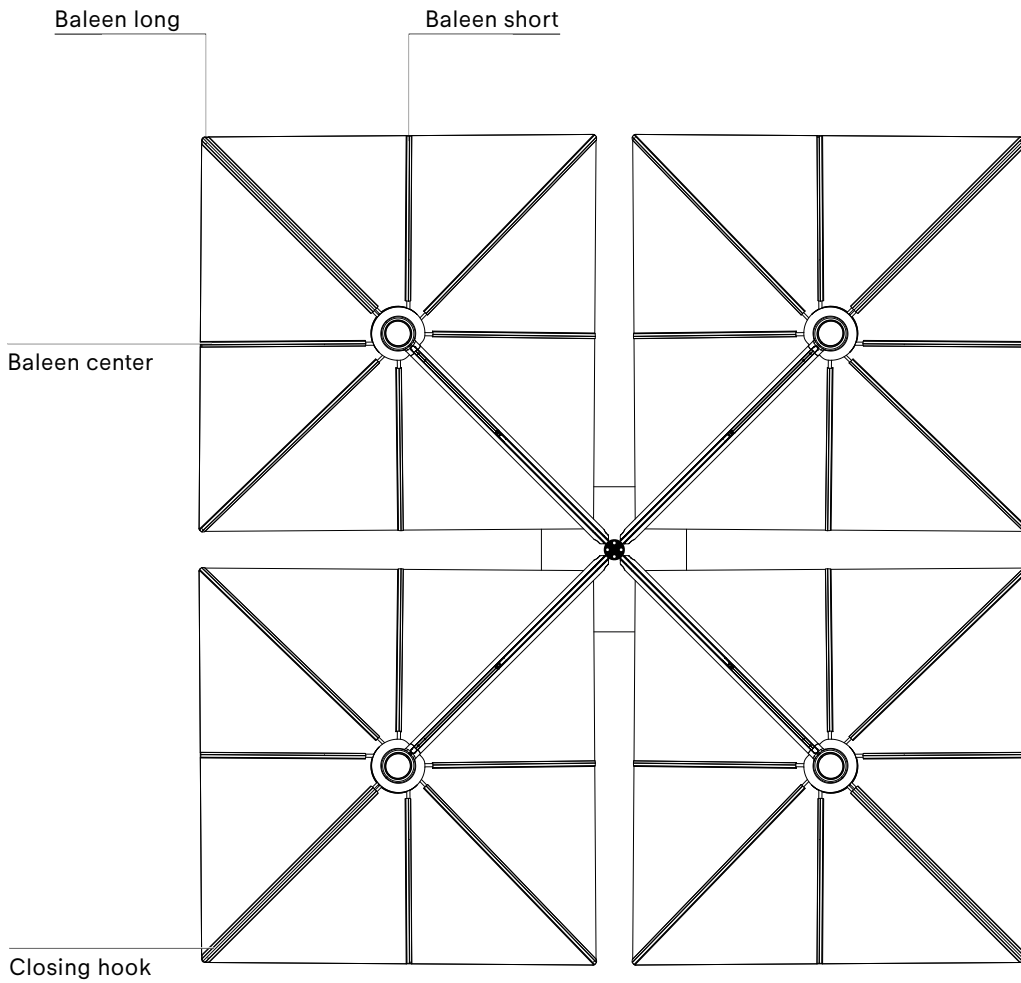

QUATTRO DIAMOND