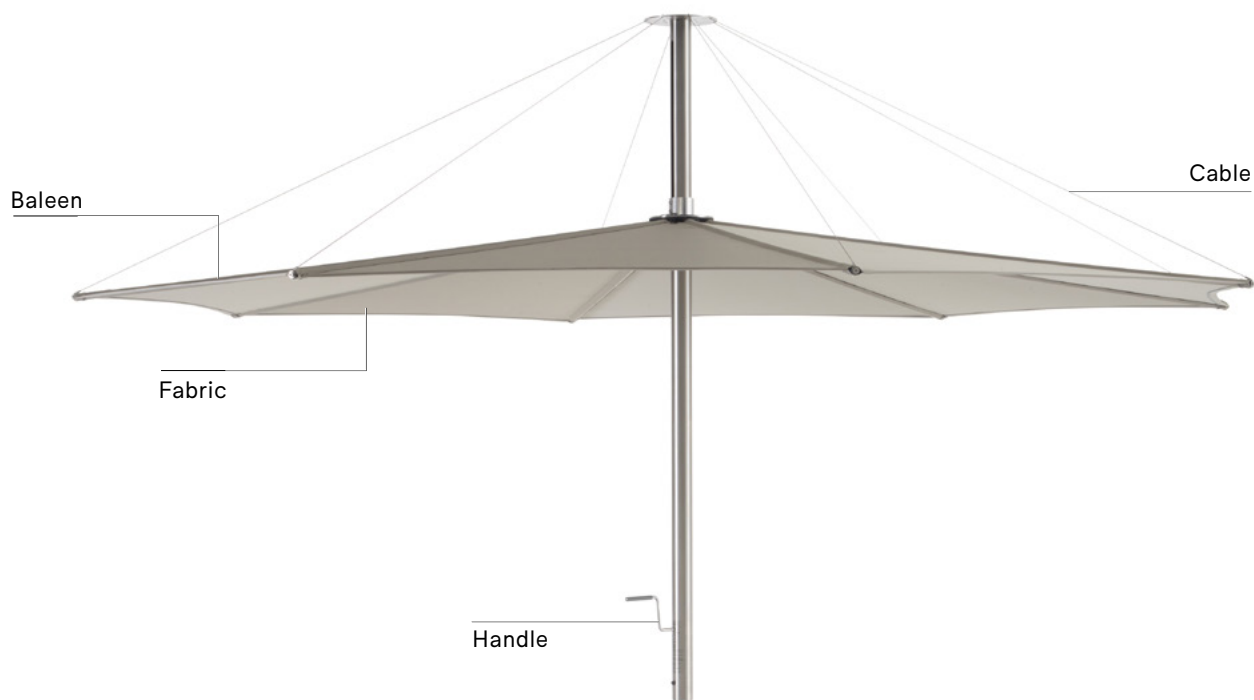

HANDLE

Stainless steel

€ 50
CAT011

Inumbrina

The major difference between Inumbra and Inumbrina lies in how they are operated. Opening and closing the parasol with a rope turns out to be really easy, and even faster! Although the parasol can withstand wind speeds of up to 8 on the Beaufort scale, it is advisable to close it sooner (from wind speed 6 as a rule of thumb).