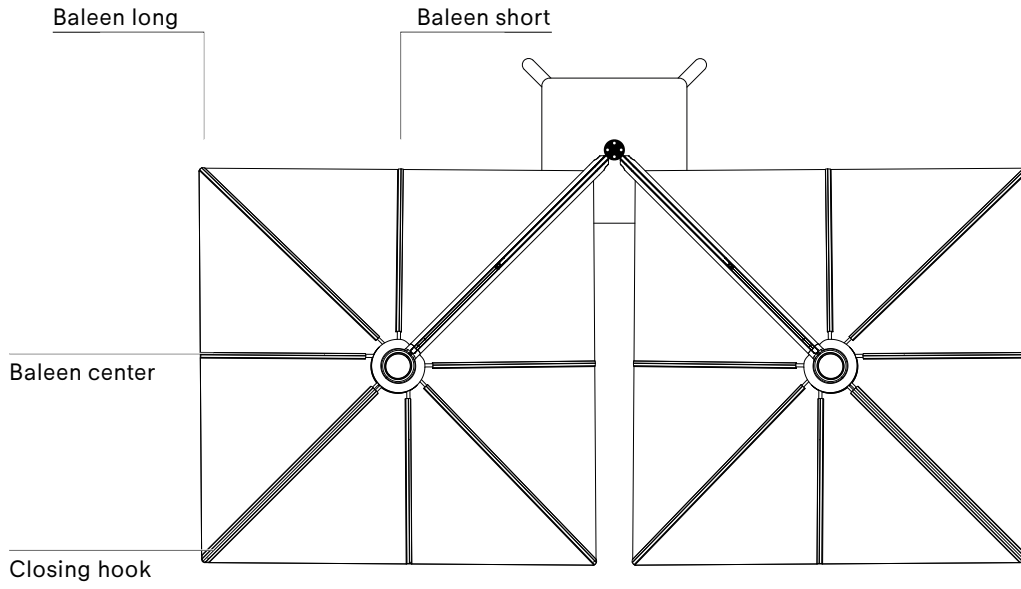

DUO DIAMOND