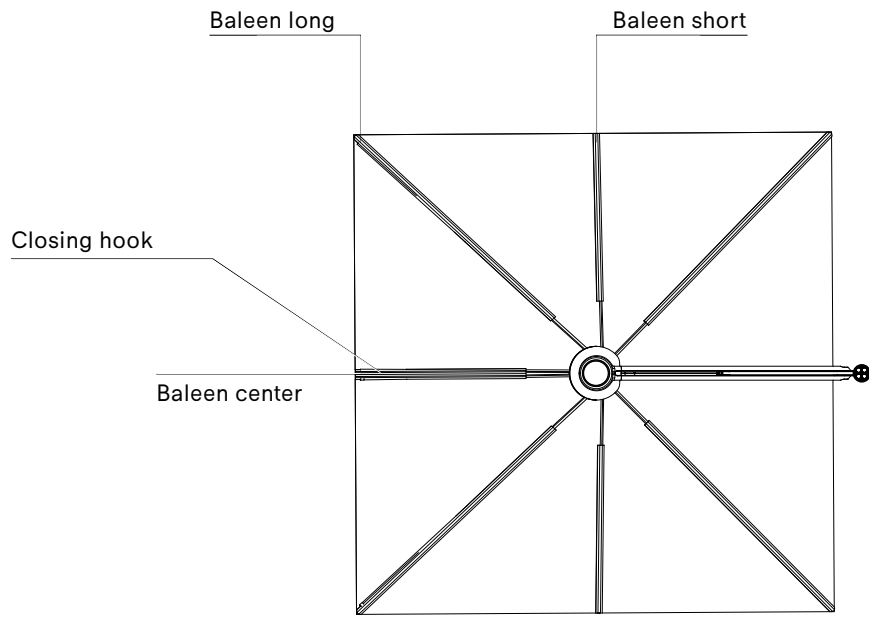

PARASOL STRAP

1 piece

BLACK

€ 15
SEN177

ROTATING SYSTEM

360 degree rotating system

€ 510
SEN166

SINGLE SQUARE