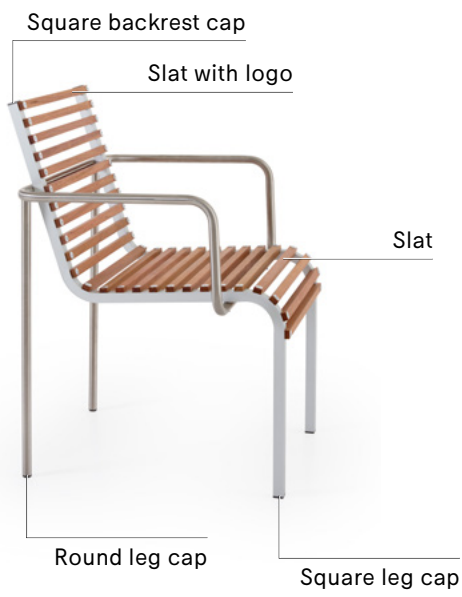

SQUARE LEG CAP
 Bottom of the chair
 Black

€ 5
 EXT156

ROUND LEG CAP
 Bottom of the chair
 Black

€ 5
 EXT157

SQUARE BACKREST CAP
 Top of the chair
 Grey

€ 5
 EXT161

CAP FOR TABLES

1 piece

LEG CAP
Grey

€ 10
CAT058

CHAIR

LOUNGE CHAIR

TABLES

Gargantua

Gargantua is a large round outdoor picnic table that offers superior functionality. The bench height can be adjusted to suit social or family circumstances. Due to this adjustability, the benches can move when you take a seat. In the highest position the benches become a tabletop extension and provide space for 12 people.