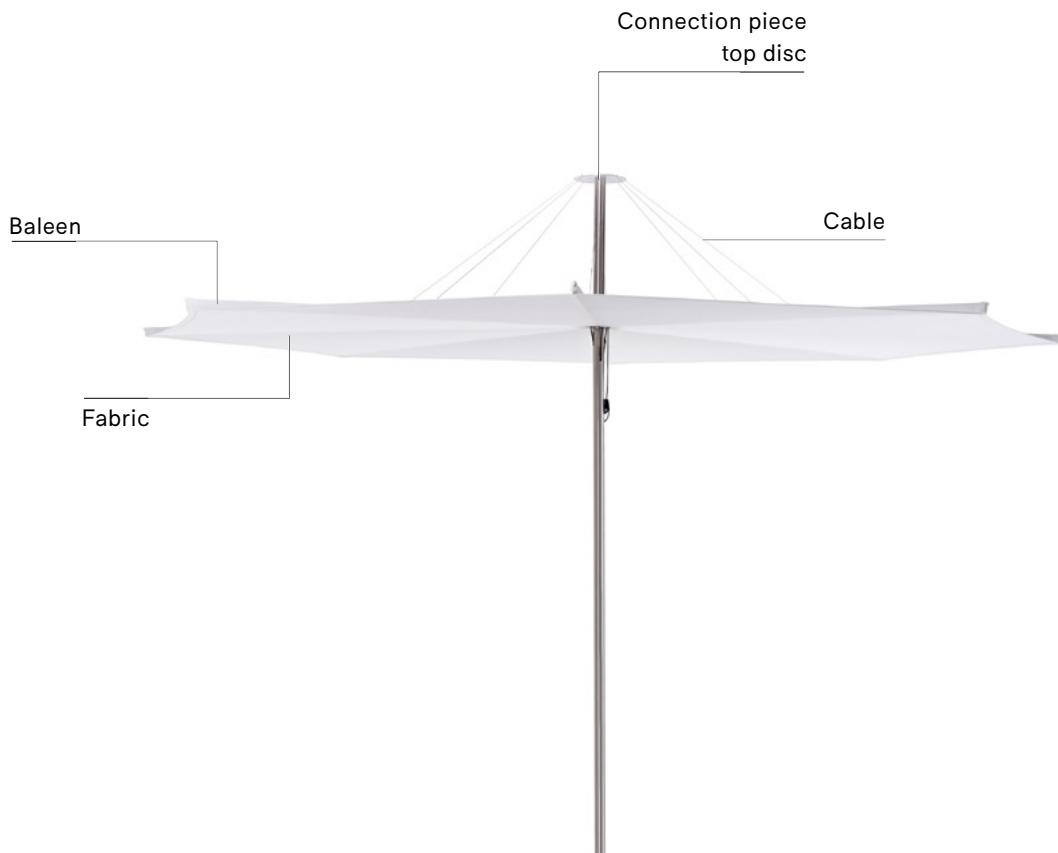

	SMALL ø250	€ 100 INI202
	MEDIUM ø320	€ 110 INI203
	LARGE ø380	€ 120 INI154

CABLE

Stainless steel - 1 piece

	SMALL / MEDIUM ø250 / ø320	€ 20 INI204
	LARGE ø380	€ 25 INI155

Kosmos shade

The Kosmos shade has an ingenious design and opens horizontally like a fan. Tests in a windtunnel have shown that the shade withstands wind speeds up to 6 on the Beaufort scale (49 km/h) when anchored to the floor. Still, we strongly advise to close it sooner (from 4 on the Beaufort scale (28 km/h)). Two hidden magnets keep the parasol open.