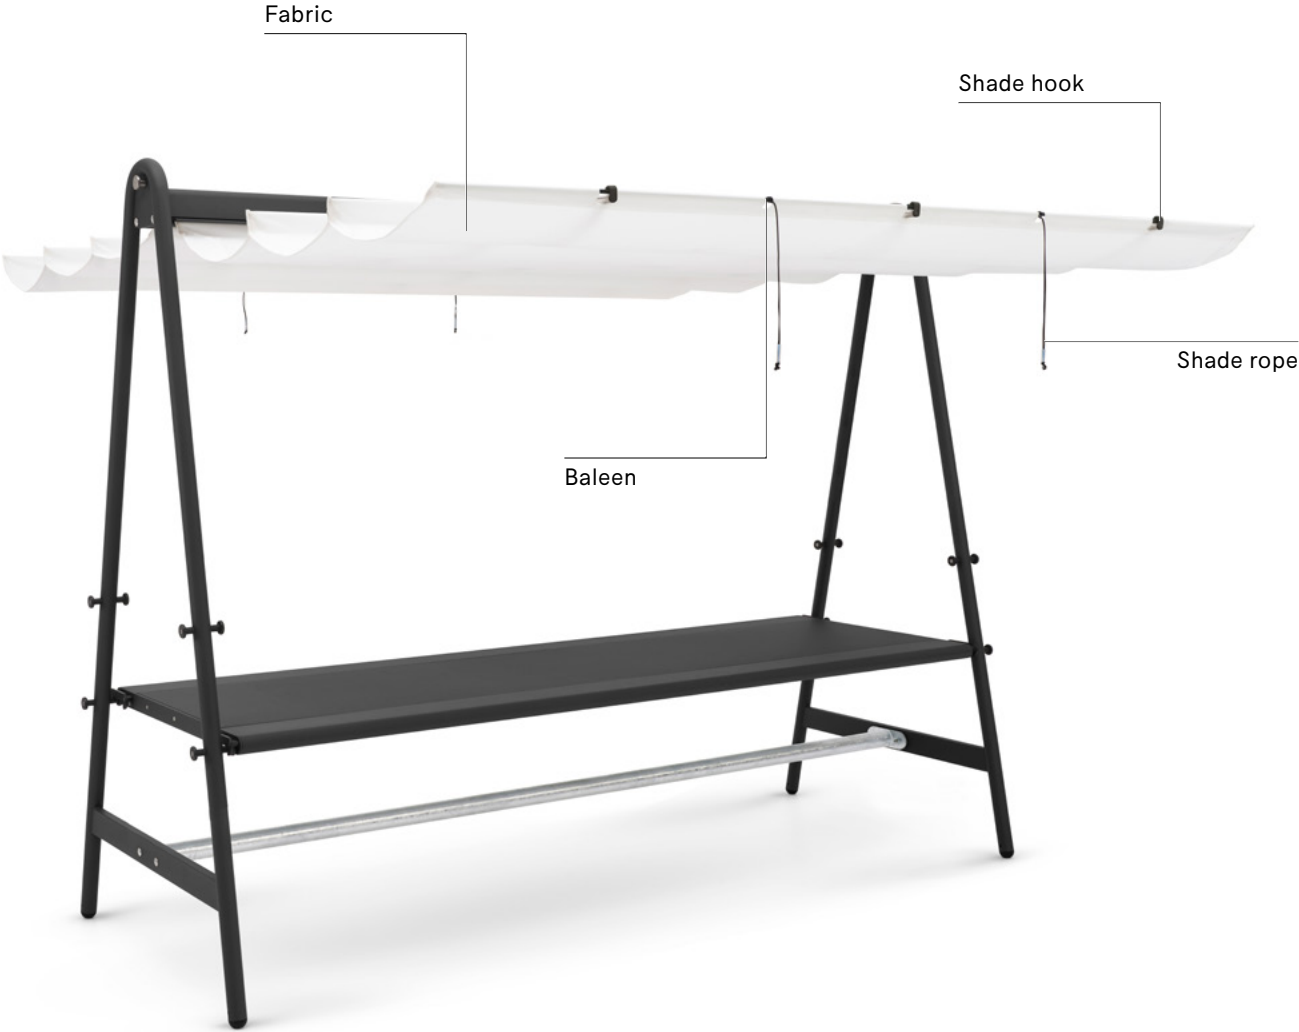

€ 35
AMA586

MARKET SHADE

€ 30
AMA585

Anker

Anker is our answer to a growing need for optimal use of space. The compact 6-seater picnic table encourages one-on-one conversations, but its appearance invites people to come on board. Just slide in at the sides of the benches, without having to lift your leg. The solid frame is very robust and weather resistant. Configure Anker as you wish: choose galvanized steel or a powder coated finish, combined with Hellwood or Iroko hardwood tabletop and benches.