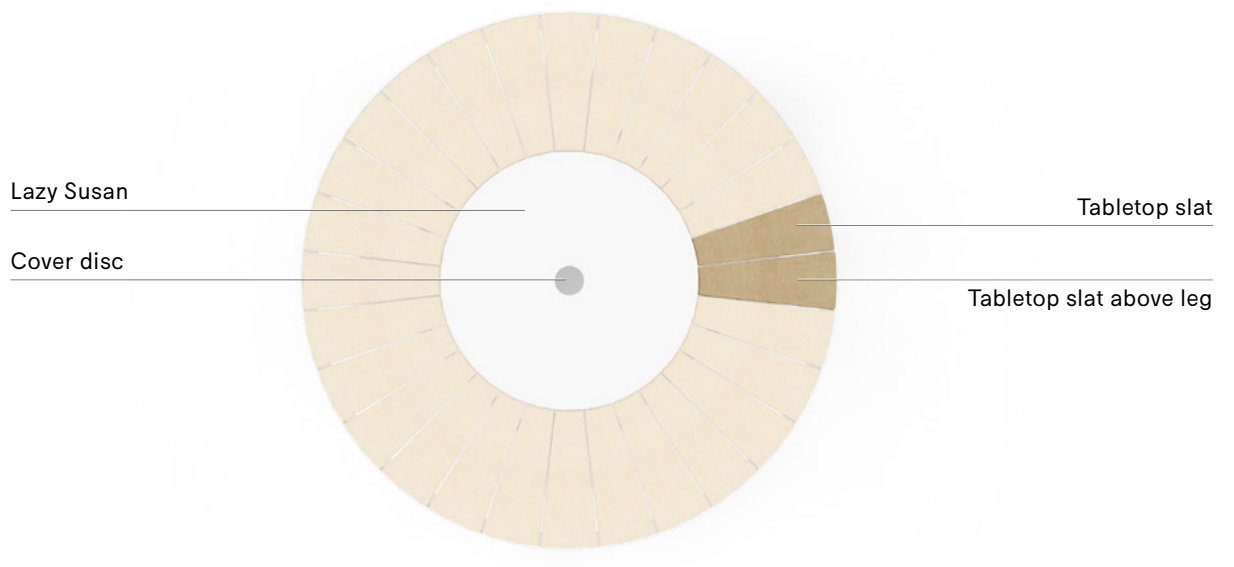

	Stainless steel	€ 30 PAN153
---	-----------------	-----------------------

LAZY SUSAN

Stainless steel cover disc not included

		<p>HPL White</p>	<p>€ 380 PAN446</p>
		<p>HPL Earth</p>	<p>€ 380 PAN556</p>
		<p>HPL Black</p>	<p>€ 380 PAN403</p>