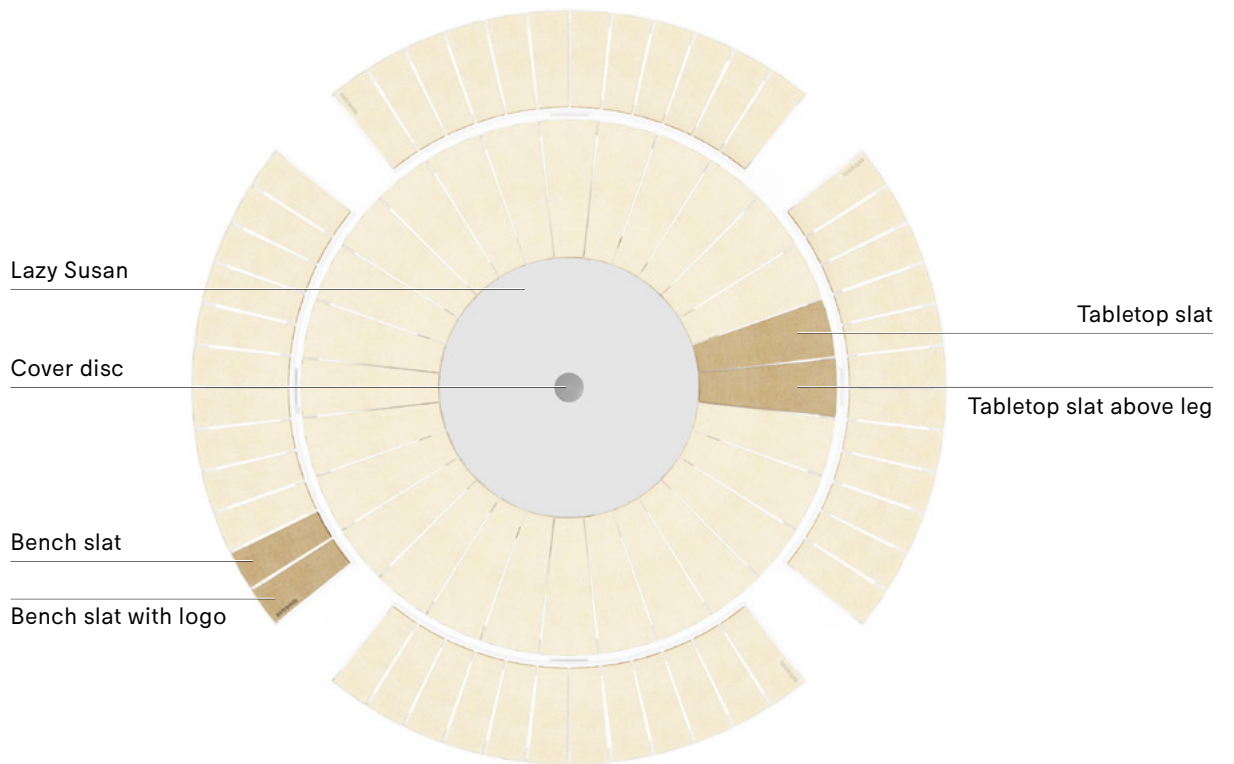

Check availability
www.extremis.com/portal

Watch videos
www.extremis.com/refurbishment

TABLETOP SLATS

The tabletop slat above the leg has a little recess at the bottom side
 1 piece

		 IROKO <i>Tropical hardwood</i>	 HELLWOOD <i>Thermally treated wood</i> 100% PEFC
	SLAT	€ 70 PAN439	€ 70 PAN441
	SLAT ABOVE LEG	€ 70 PAN424	€ 70 PAN440

BENCH SLATS

1 piece

		 IROKO <i>Tropical hardwood</i>	 HELLWOOD <i>Thermally treated wood</i> 100% PEFC
	SLAT	€ 60 PAN442	€ 60 PAN444
	SLAT WITH LOGO	€ 60 PAN443	€ 60 PAN445

COVER DISC FOR SHADE HOLE

1 piece

	Stainless steel	€ 30 PAN153
---	-----------------	-----------------------

LAZY SUSAN

Stainless steel cover disc not included

		<p>HPL White</p>	<p>€ 380 PAN446</p>
		<p>HPL Earth</p>	<p>€ 380 PAN556</p>
		<p>HPL Black</p>	<p>€ 380 PAN403</p>