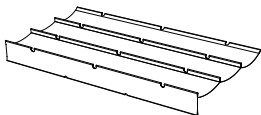

MARKET SHADE FABRIC

Set of 2