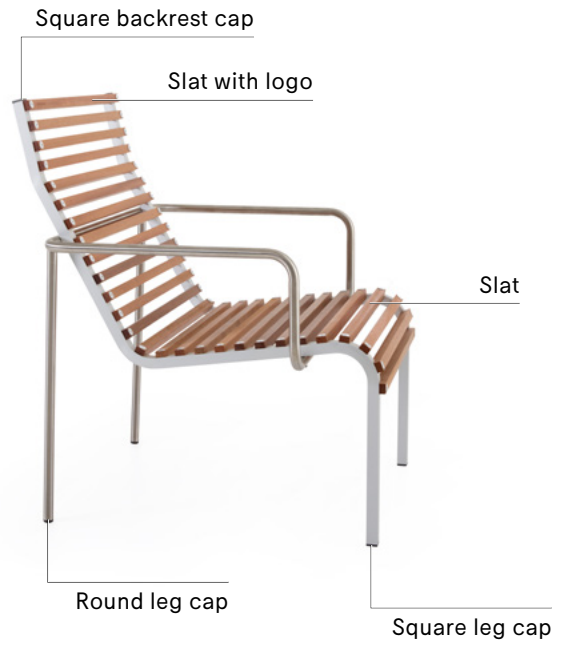

SQUARE LEG CAP
 Bottom of the chair
 Black

€ 5
 EXT156

ROUND LEG CAP
 Bottom of the chair
 Black

€ 5
 EXT157

SQUARE BACKREST CAP
 Top of the chair
 Grey

€ 5
 EXT161

CAP FOR TABLES

1 piece

LEG CAP
Grey

€ 10
CAT058

CHAIR

LOUNGE CHAIR

TABLES

Gargantua

Gargantua is a large round outdoor picnic table that offers superior functionality. The bench height can be adjusted to suit social or family circumstances. Due to this adjustability, the benches can move when you take a seat. In the highest position the benches become a tabletop extension and provide space for 12 people.