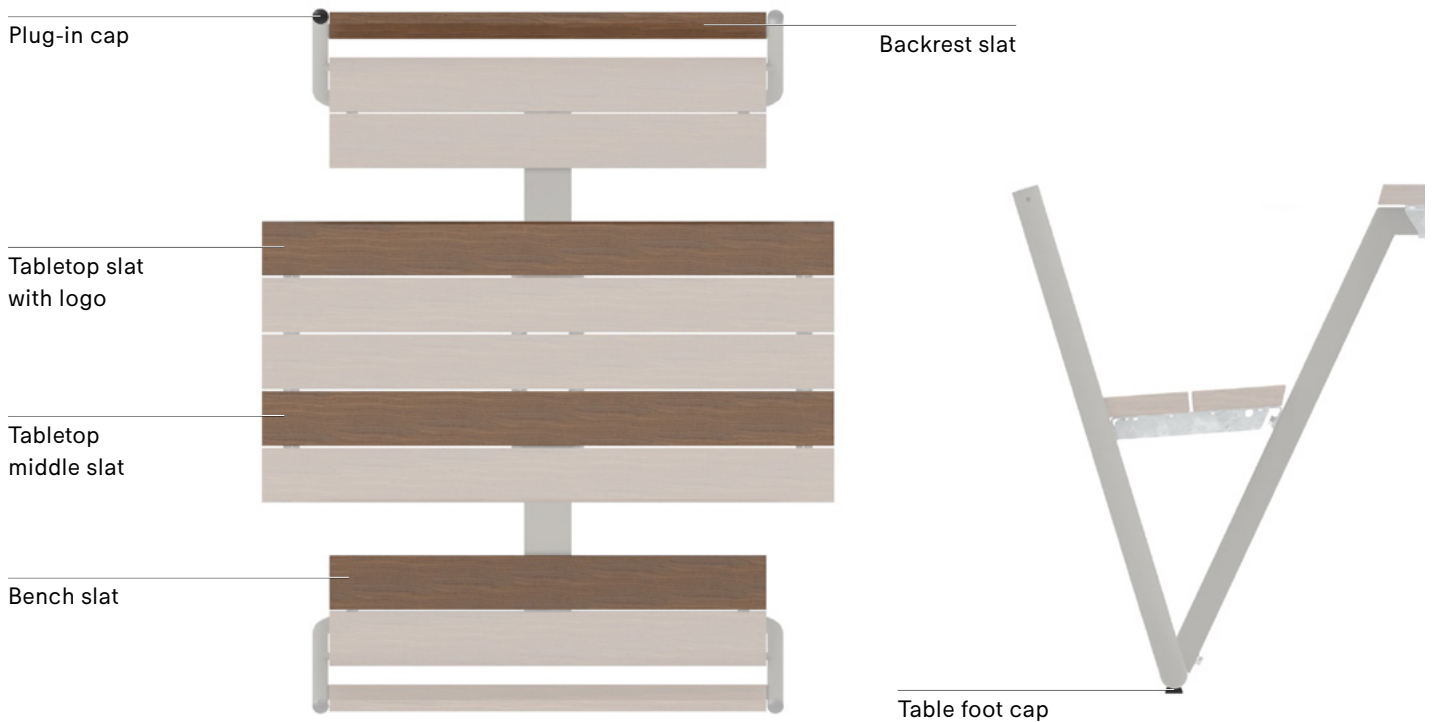

TABLE FOOT CAP

Set of 4

BLACK

€ 10
MNL246

PLUG-IN CAPS

Set of 4

BLACK

€ 10
MNL247